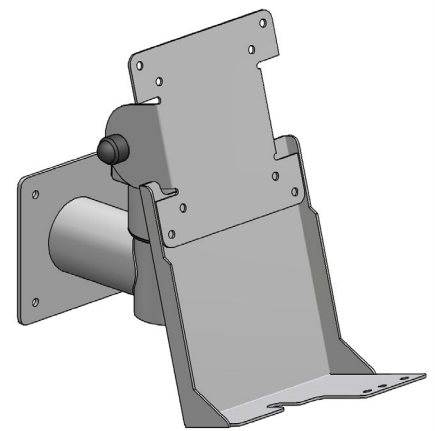

## Product Specifications

IBM673 SpacePole® configuration allows the Anyplace Kiosk to be wall mounted. The IBM673 offers a range of flexibility and offers tilt, rotation and cable management. The cable cover comes as standard protects and manages cables into the pole; additionally the cover hides operational buttons but keeps engineering access simple.

### Technical Specifications

Standard Wall Mount Length	90mm
Cable Management	Internal
Cable Cover	√
Screen Rotation	√
Screen Tilt (forward)	√
Screen Tilt (backward)	√
Footprint	90 x 90mm
Pole Diameter	Ø38mm
Colour <nn>	05-Iron Grey
Warranty	5 Years