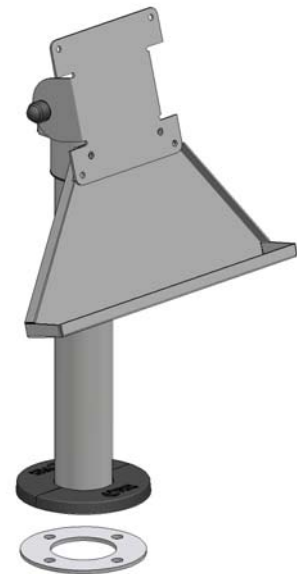

IBM675-nn

Product Specifications

IBM675 SpacePole® configuration supports the AnyPlace on a 200mm pole. The IBM675 fits the 15", 17" and 19" AnyPlaces and also offers a range of flexibility including tilt, rotation and cable management. The cable cover comes as standard protects and manages cables into the pole; additionally the cover hides operational buttons but keeps engineering access simple.

Technical Specifications

Standard Pole Height	200mm
Cable Management	Internal
Cable Cover	√
Screen Rotation	√
Screen Tilt (forward)	√
Screen Tilt (backward)	√
Footprint	Ø97mm
Pole Diameter	Ø44.5mm
Fasteners & Fixings	M6/50 button head bolt, washer & nut kit
Colour <nn>	05-Iron Grey
Warranty	5 Years