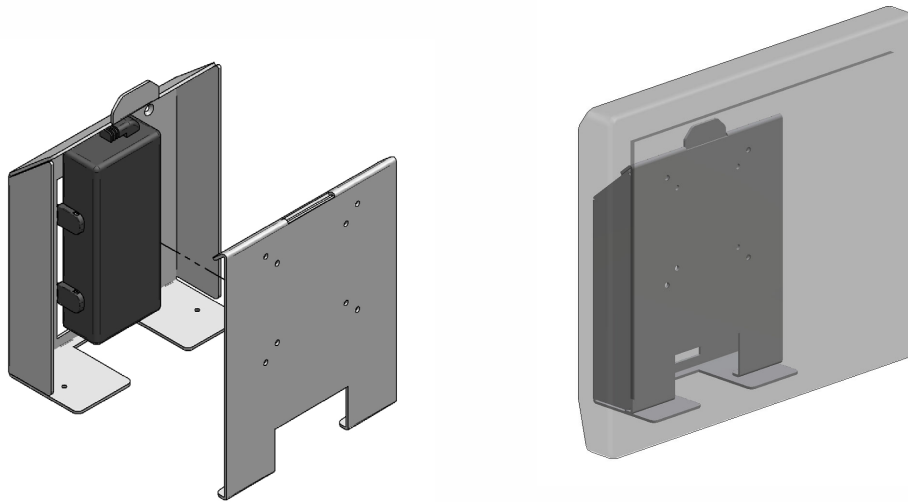

IBM691-nn

Product Specifications

IBM691 SpacePole® solution allows the Anyplace Kiosk to fix to a wall or to any secure vertical surface. Cables and the power pack are managed internally using a 2 part solution design, which also ensures a simple and fast installation. Ideally suited for simple product information and price verification applications.

www.spacepole.com

Technical Specifications

Power Pack Holder	√
Cable Management	Internal
Footprint	180 x 187mm
Colour <nn>	05-Iron Grey
Warranty	5 Years

Configure Your Part Number - IBM691

IBM691-nn nn = Colour Code
 -05 - Iron Grey

Note: No fixings are provided on wall mounts, the installation engineer needs to ensure the right screws are used for the particular wall they are fixing to.

All SpacePole installations for the Anyplace ensure the Kiosk can be installed in any environment in a safe and secure manner, providing piece of mind for the investment made on the technology.