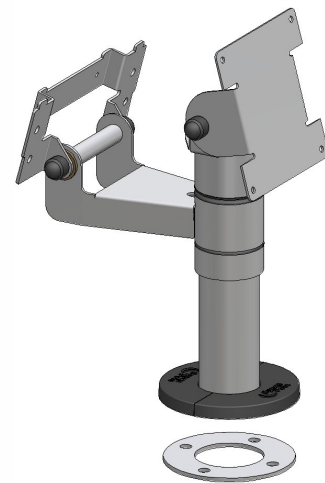

## Product Specifications

IBM775 SpacePole® configuration supports the AnyPlace as a POS solution and also mounts the SurePoint 4820 screens. The IBM774 offers a range of flexibility including tilt, rotation along with Internal cable management. For a full AnyPlace POS system select IBM781 mounting bracket for the IBM AnyPlace POS Hub™ .

### Technical Specifications

Standard Pole Height	200mm
Display Screen	√ (SurePoint 4820)
Cable Management	Internal
Screen Rotation	√
Screen Tilt (forward)	√
Screen Tilt (backward)	√
Footprint	Ø97mm
Pole Diameter	Ø44.5mm
Fasteners & Fixings	M6/50 button head bolt, washer & nut kit
Colour <nn>	05-Iron Grey
Warranty	5 Years