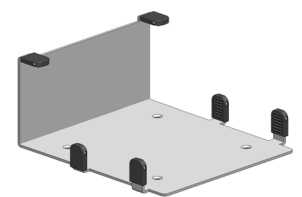

Notes:

- To mount the IBM AnyPlace POS HUB™ with IBM771 please select IBM781 mounting bracket.
- For additional information on AnyPlace POS mountings please contact us.

IBM781