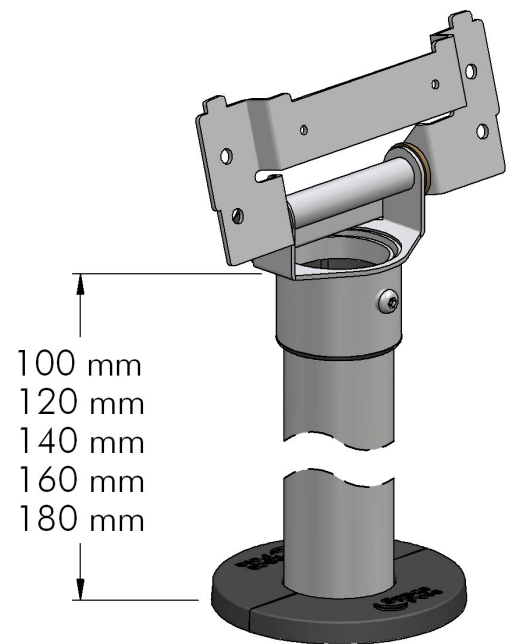

IBM0071-xxx-nn

Product Specifications

IBM0071 SpacePole® configuration supports the SurePoint 12" 4820 screens. The IBM0071 offers a range of flexibility with a choice of pole heights when ordering your configuration. Additionally the IBM0071 offers as standard tilt, rotation and cable management.

www.spacepole.com

Technical Specifications

Standard Pole Heights <xxx>	100mm 120mm 140mm 160mm 180mm
Cable Management	Internal
Screen Rotation	210°
Screen Tilt (forward)	√
Screen Tilt (backward)	√
Footprint	Ø97mm
Pole Diameter	Ø44.5mm
Fasteners & Fixings	Self tapping screws
Colour <nn>	04-Pearl 05-Iron Grey
Warranty	5 Years

Configure Your Part Number - IBM0071-xxxx-nn

IBM0071-100-nn	nn = Colour Code
IBM0071-120-nn	-04 - Pearl
IBM0071-140-nn	-05 - Iron Grey
IBM0071-160-nn	
IBM0071-180-nn	

Notes:

- The IBM0071 can be installed either on top of the counter or from the underside, all fixings for both options are supplied as standard.
- These mounting solutions have been designed for the 12" SurePoint 4820 screen only. For the 15" SurePoint 4820 screen, please use IBM1071.
- When using SpacePole® Stands for the 4820 screen, the rear cable cover Part No. 257104 / RPQ 8Q1871 must be ordered separately.