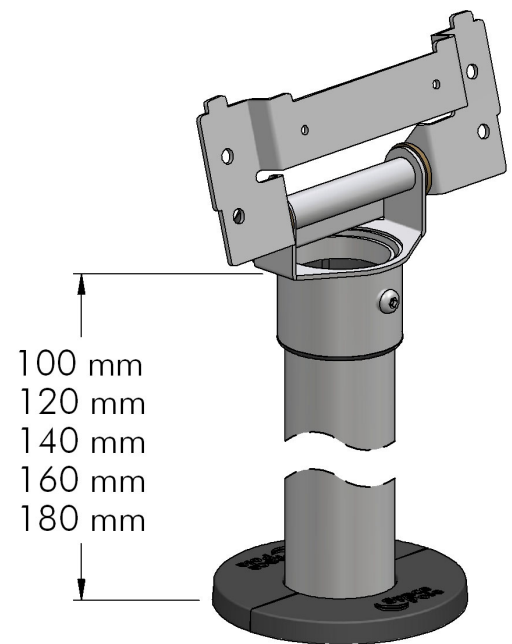

## Product Specifications

IBM071 SpacePole® configuration supports the SurePoint 4820 screens. The IBM071 offers a range of flexibility with a choice of pole heights when ordering your configuration. Additionally the IBM071 offers as standard tilt, rotation and cable management.

### Technical Specifications

Standard Pole Heights <xxxx>	100mm
	120mm
	140mm
	160mm
	180mm
Cable Management	Internal
Screen Rotation	210°
Screen Tilt (forward)	√
Screen Tilt (backward)	√
Footprint	Ø97mm
Pole Diameter	Ø44.5mm
Fasteners & Fixings	Self tapping screws
Colour <nn>	04-Pearl
	05-Iron Grey
Warranty	5 Years

### Notes:

- The IBM071 can be installed either on top of the counter or from the underside, all fixings for both options are supplied as standard.
- When using SpacePole® Stands for the 4820 screen, the rear cable cover Part No. 257104 / RPQ 8Q1871 must be ordered separately.